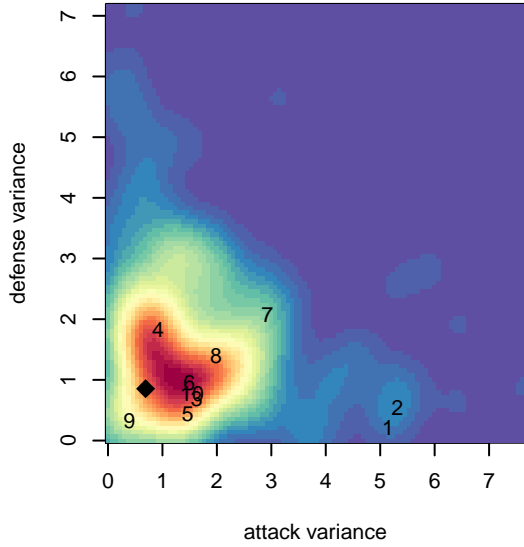

Eastside FC White G05

Eastside FC
 Preston, WA
 G05 total strength=1177
 attack=3.85 defense=3.53
 fall league = RCL G05 Div 2

alt names used:
 Eastside FC G05 White
 Eastside FC G05 White B
 Eastside G05 White
 Eastside G05 White
 Eastside FC G05 White
 Eastside G05 White

**attack and defense variance (black dot)
relative to other teams
and top 10 in region**

**attack and defense rating
relative to others at age
and all opponents in last 13 months**

Performance relative to 13 month average