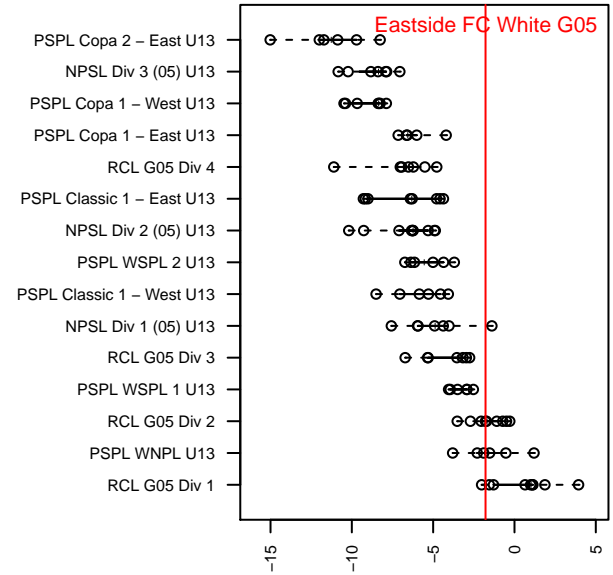

Eastside FC White G05

Eastside FC
 Preston, WA
 G05 total strength=1177
 attack=3.85 defense=3.53
 fall league = RCL G05 Div 2

alt names used:
 Eastside FC G05 White
 Eastside FC G05 White B
 Eastside G05 White
 Eastside G05 White
 Eastside FC G05 White
 Eastside G05 White

**attack and defense variance (black dot)
relative to other teams
and top 10 in region**

**attack and defense rating
relative to others at age
and all opponents in last 13 months**

Performance relative to 13 month average