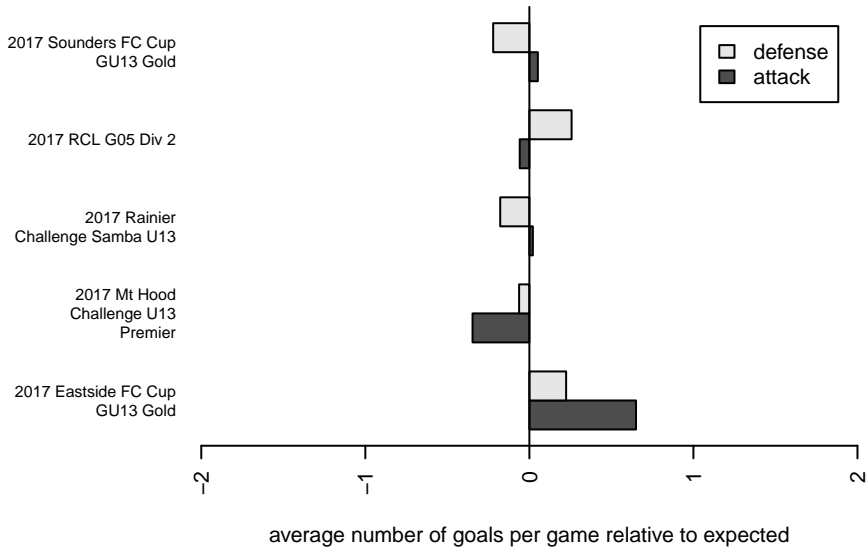

Eastside FC White G05

Eastside FC
 Preston, WA
 G05 total strength=1177
 attack=3.85 defense=3.53
 fall league = RCL G05 Div 2

alt names used:
 Eastside FC G05 White
 Eastside FC G05 White B
 Eastside G05 White
 Eastside G05 White
 Eastside FC G05 White
 Eastside G05 White

Venues played:
 2017 Rainier Challenge Samba U13
 2017 Sounders FC Cup GU13 Gold
 2017 Mt Hood Challenge U13 Premier
 2017 Eastside FC Cup GU13 Gold
 2017 RCL G05 Div 2
 2017 PacNW Winter Classic 2005 Premier

**attack and defense variance (black dot)
relative to other teams
and top 10 in region**

**attack and defense rating
relative to others at age
and all opponents in last 13 months**

Performance relative to 13 month average