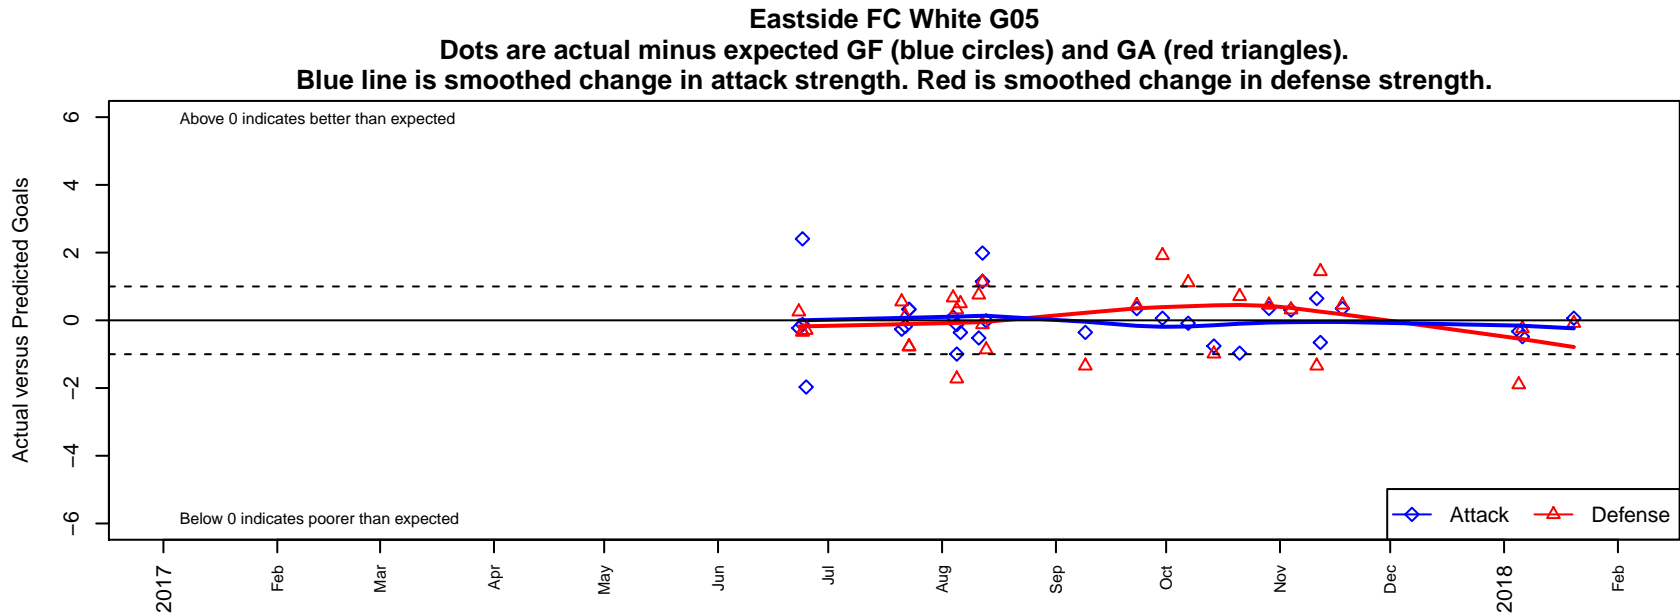

Eastside FC White G05

Eastside FC
 Preston, WA
 G05 total strength=1177
 attack=3.85 defense=3.53
 fall league = RCL G05 Div 2

alt names used:
 Eastside FC G05 White
 Eastside FC G05 White B
 Eastside G05 White
 Eastside G05 White
 Eastside FC G05 White
 Eastside G05 White

**attack and defense variance (black dot)
relative to other teams
and top 10 in region**

**attack and defense rating
relative to others at age
and all opponents in last 13 months**

Performance relative to 13 month average